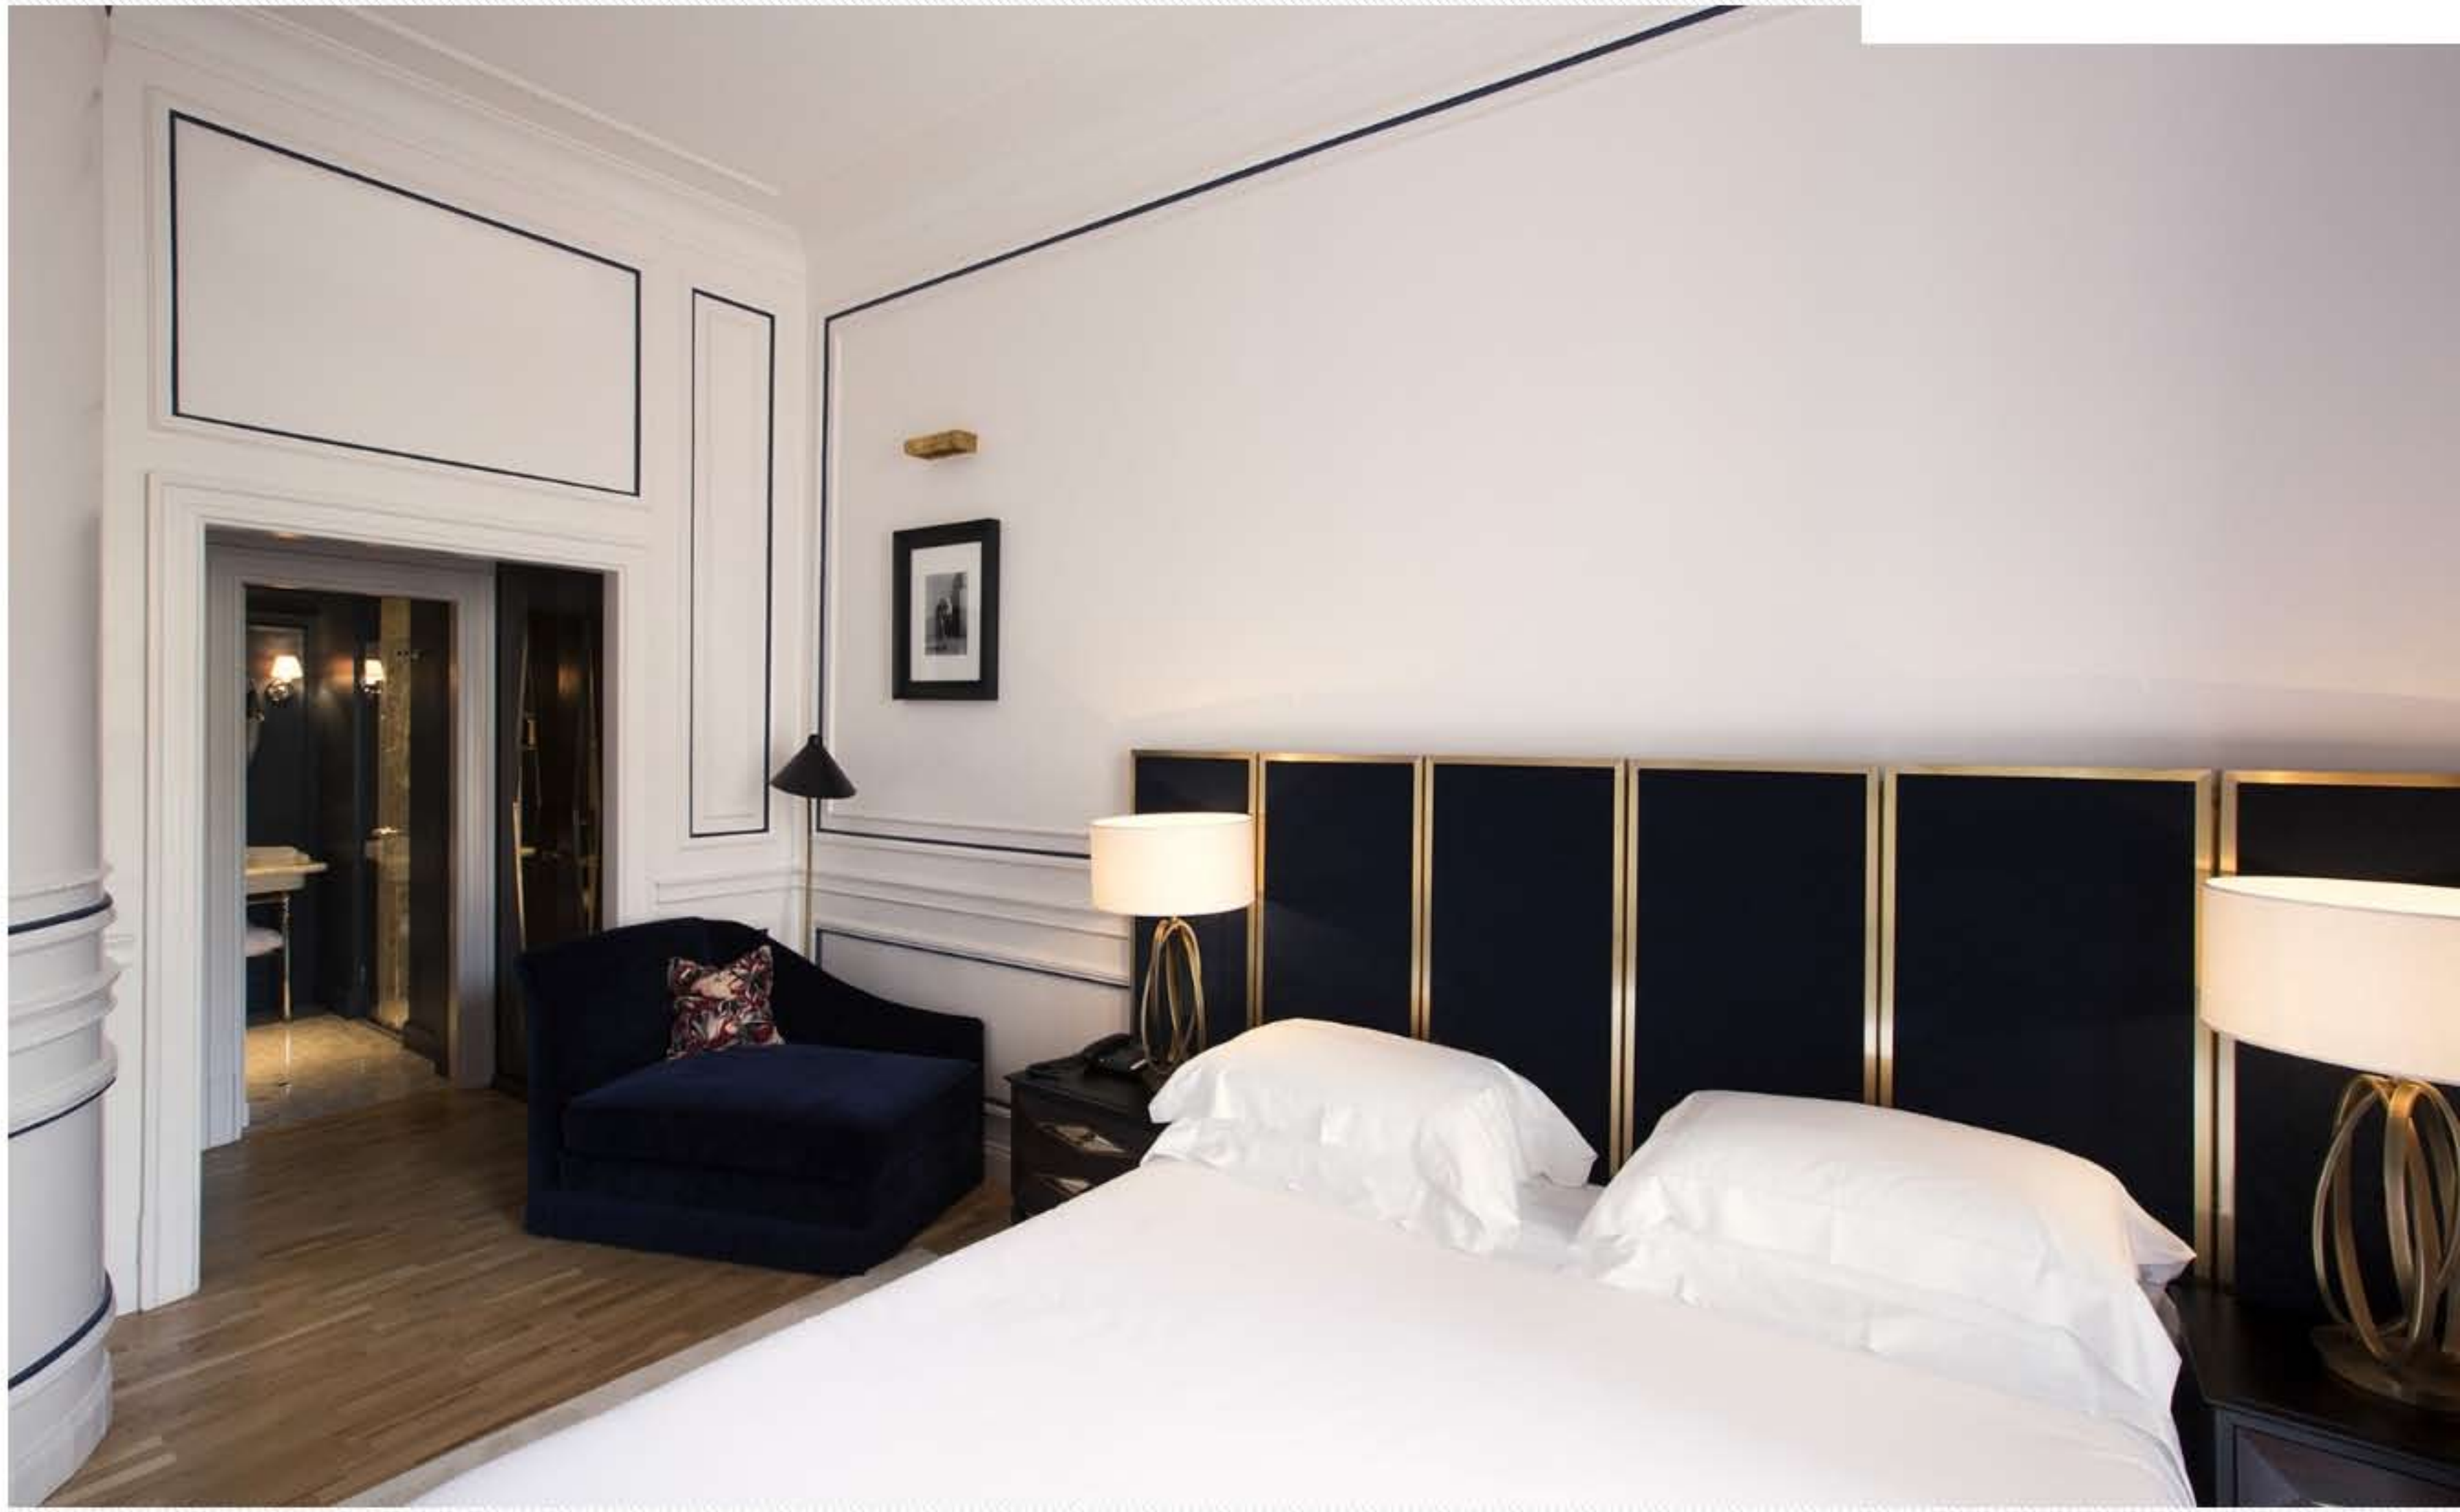

[BACK](#)

A graphic logo for the 2016 Graduate Directory. It features a dark teal background with a red and white geometric design. The text "Wallpaper*" is at the top left, "2016 GRADUATE DIRECTORY" is in the center, and "Transport" is at the bottom right.